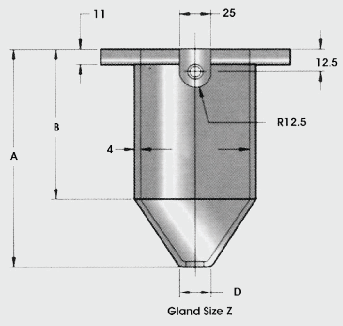

**Brass Wiping Glands**

Gland Size	Dial over metal sheath of cable (mm)	Overall Diameter 'A'										Cat#
		A	B	C	D	E	F	G	H	J	R	
X	12 to 51	137	90	60	19	19	90	66	66	12	12	CWX
Y	25 to 78	155	95	89	32	114	123	95	86	14	14	CWY
Z	25 to 94	195	140	108	32	190	100	-	-	14	-	CWZ