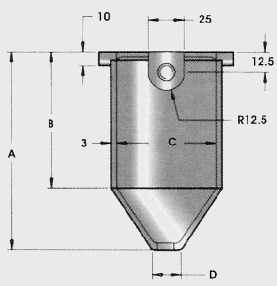

**Brass Wiping Glands**

Gland Size	Dial over metal sheath of cable (mm)	Overall Diameter 'A'										Cat#
		A	B	C	D	E	F	G	H	J	R	
X	12 to 51	137	90	60	19	19	90	66	66	12	12	CWX
Y	25 to 78	155	95	89	32	114	123	95	86	14	14	CWY
Z	25 to 94	195	140	108	32	190	100	-	-	14	-	CWZ