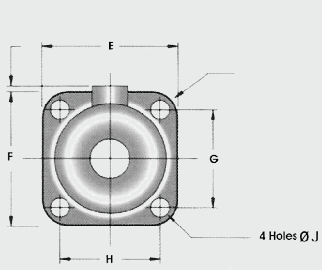

**Brass Wiping Glands**

Gland Size	Dial over metal sheath of cable (mm)	Overall Diameter 'A'										Cat#
		A	B	C	D	E	F	G	H	J	R	
X	12 to 51	137	90	60	19	19	90	66	66	12	12	CWX
Y	25 to 78	155	95	89	32	114	123	95	86	14	14	CWY
Z	25 to 94	195	140	108	32	190	100	-	-	14	-	CWZ