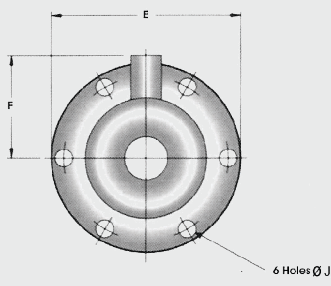

**Brass Wiping Glands**

Gland Size	Dial over metal sheath of cable (mm)	Overall Diameter 'A'										Cat#
		A	B	C	D	E	F	G	H	J	R	
X	12 to 51	137	90	60	19	19	90	66	66	12	12	CWX
Y	25 to 78	155	95	89	32	114	123	95	86	14	14	CWY
Z	25 to 94	195	140	108	32	190	100	-	-	14	-	CWZ